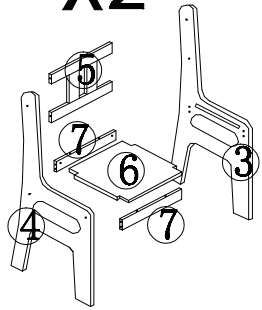

LITTLE NATION

BENNY TABLE AND CHAIRS

CAUTION:

ADULT ASSEMBLY IS REQUIRED. HARDWARE CONTAINS SCREWS WITH SHARP POINTS. KEEP UNASSEMBLED PARTS OUT OF THE REACH OF SMALL CHILDREN. ADULT SUPERVISION IS RECOMMENDED.

WARNING:

DO NOT STAND ON THE PRODUCT. DO NOT USE THE PRODUCT AS A STEP LADDER. DO NOT USE THE PRODUCT UNLESS ALL BOLTS, SCREWS AND KNOBS ARE FIRMLY SECURED. CHECK AND TIGHTEN ALL PARTS REGULARLY. MAXIMUM SAFE LOAD LIMIT: 50KG FOR TABLE AND CHAIRS. USE ON LEVEL SURFACE ONLY.

WARNING

CHOKING HAZARD-SMALL PARTS.
NOT SUITABLE FOR CHILDREN UNDER 3 YEARS.

X2

1

X2

X2

X2

X2