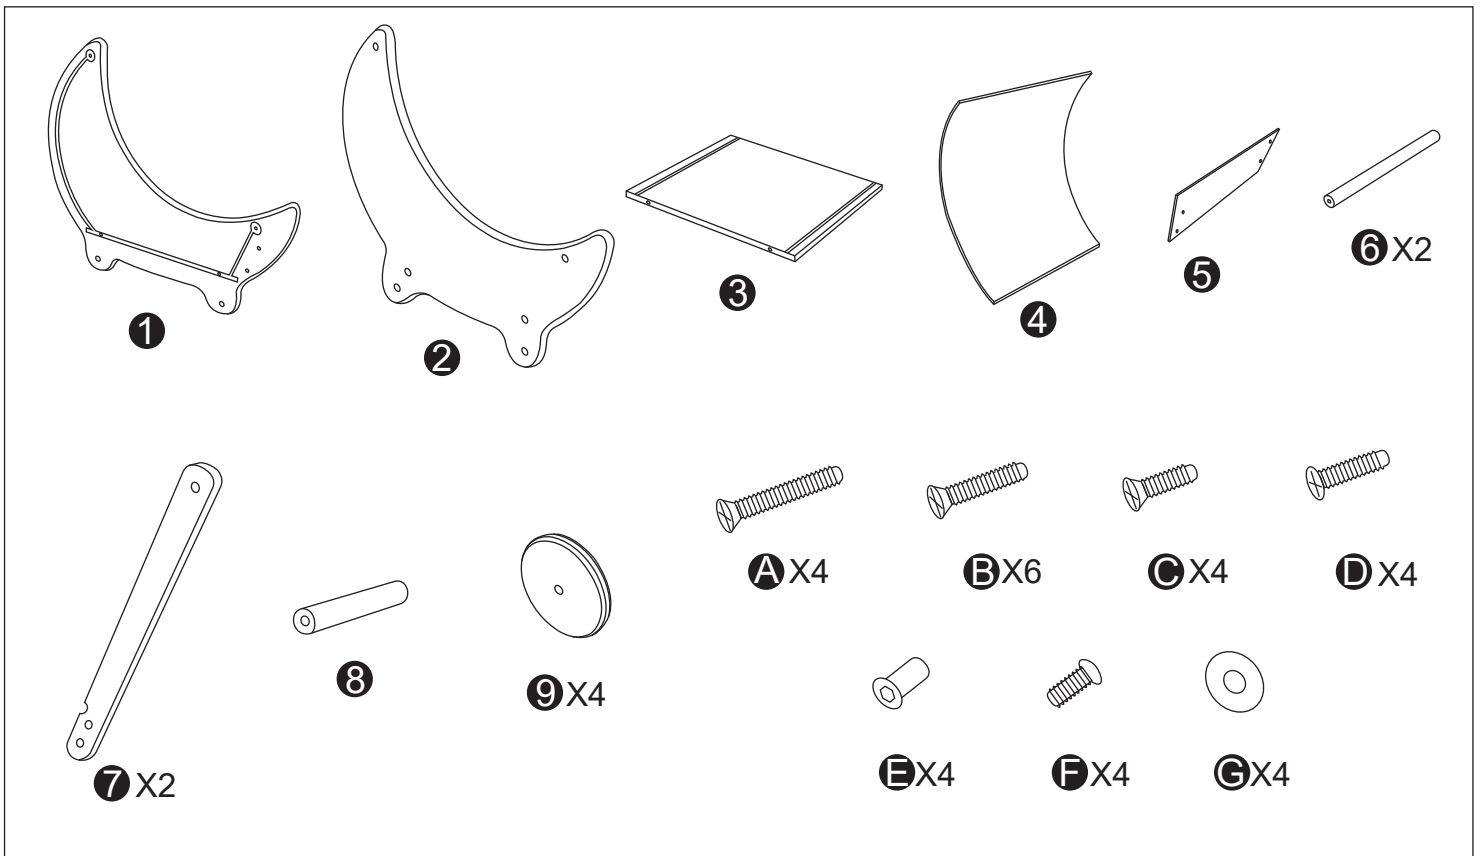

Baby walker

Assembly instructions

Please retain this information
for future reference

Adult assembly by hand screwdriver required.

CE UK CA  1+

1

DX4

2